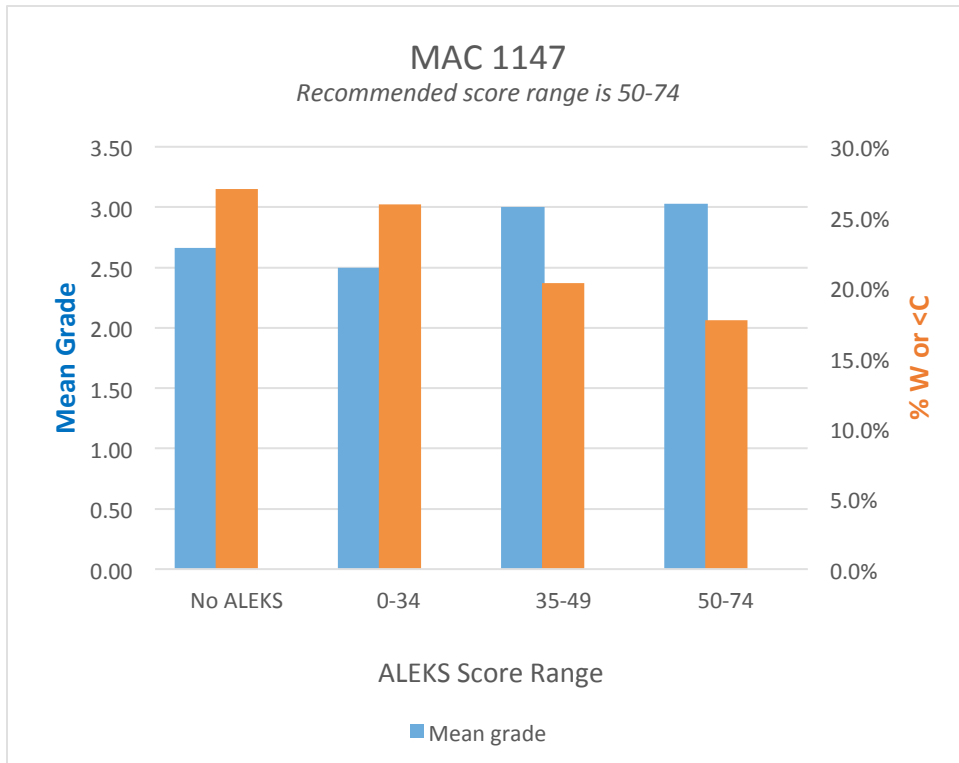

Performance in MAC 1147, MAC 1140, MAC1105 by ALEKS Score – FTICs in Fall Classes 2015

1) Mean Grades of Frosh in MAC1147, MAC1140 and MAC1105

Year	MAC 1147			MAC 1140			MAC 1105*		
	Mean grade	% W or <C	N	Mean grade	% W or <C	N	Mean grade	% W or <C	N
2015	2.94	20.7%	1069	2.79	21.8%	536	2.70	22.3%	292
2014	2.91	20.9%	919	2.65	31.2%	493	3.31	12.0%	242
2013	2.93	19.8%	990	3.44	10.2%	521	3.31	7.2%	207

*AIM sections not excluded

2) Mean Grades / Percentage of Students NOT Successfully Completing the Course

MAC 1147			
1st ALEKS score	Mean grade	% W or <C	N
No score	2.66	27.0%	89
0-34	2.50	25.9%	108
35-49	3.00	20.3%	148
50-74	3.03	17.7%	547