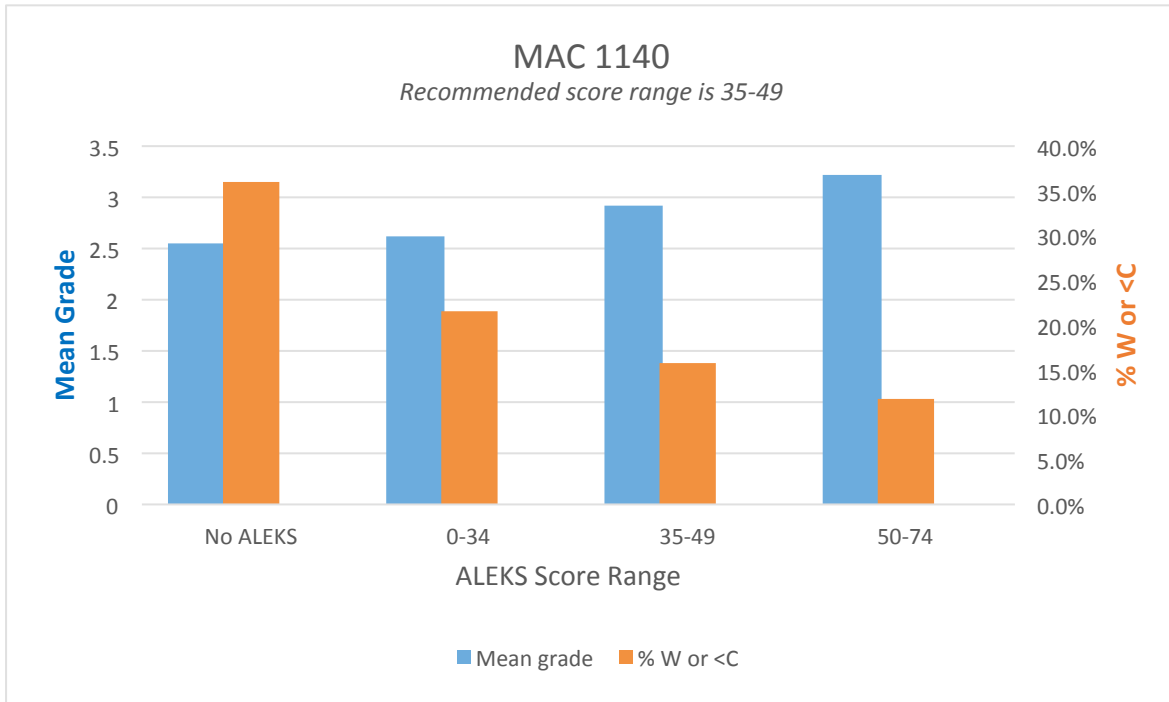

MAC 1140			
1st ALEKS score	Mean grade	% W or <C	N
No score	2.55	36.0%	111
0-34	2.62	21.6%	139
35-49	2.92	15.8%	183
50-74	3.22	11.8%	68